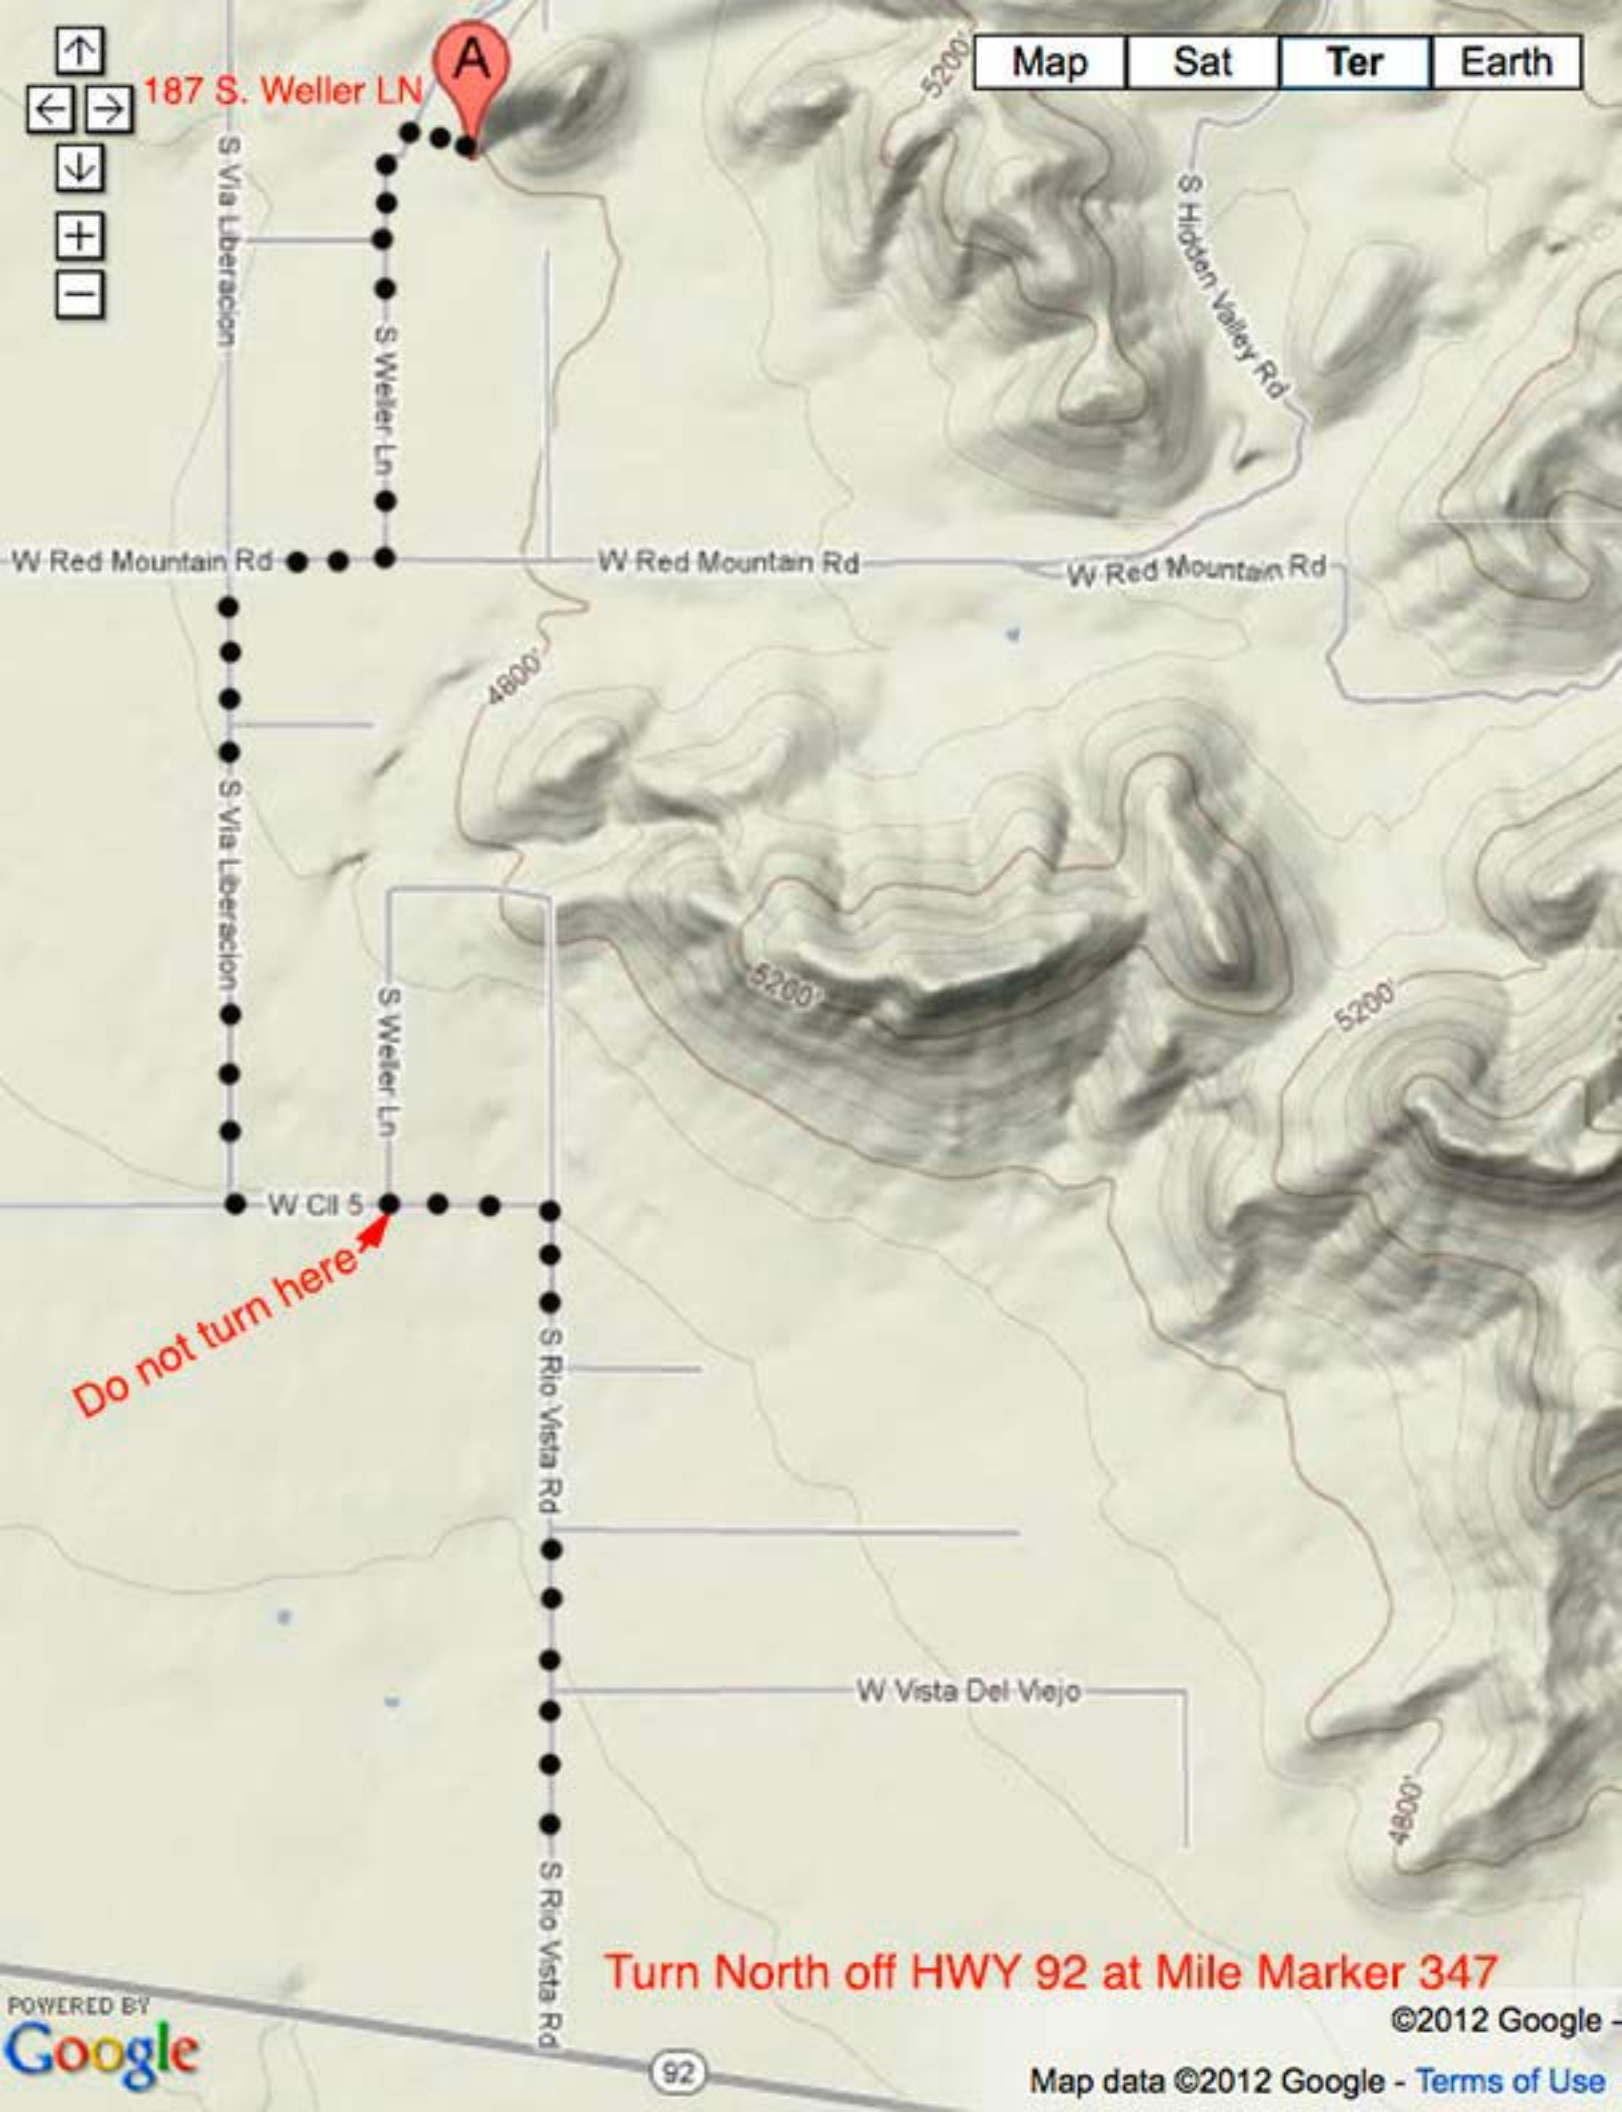

Map Sat Ter Earth

187 S. Weller LN

Do not turn here

Turn North off HWY 92 at Mile Marker 347